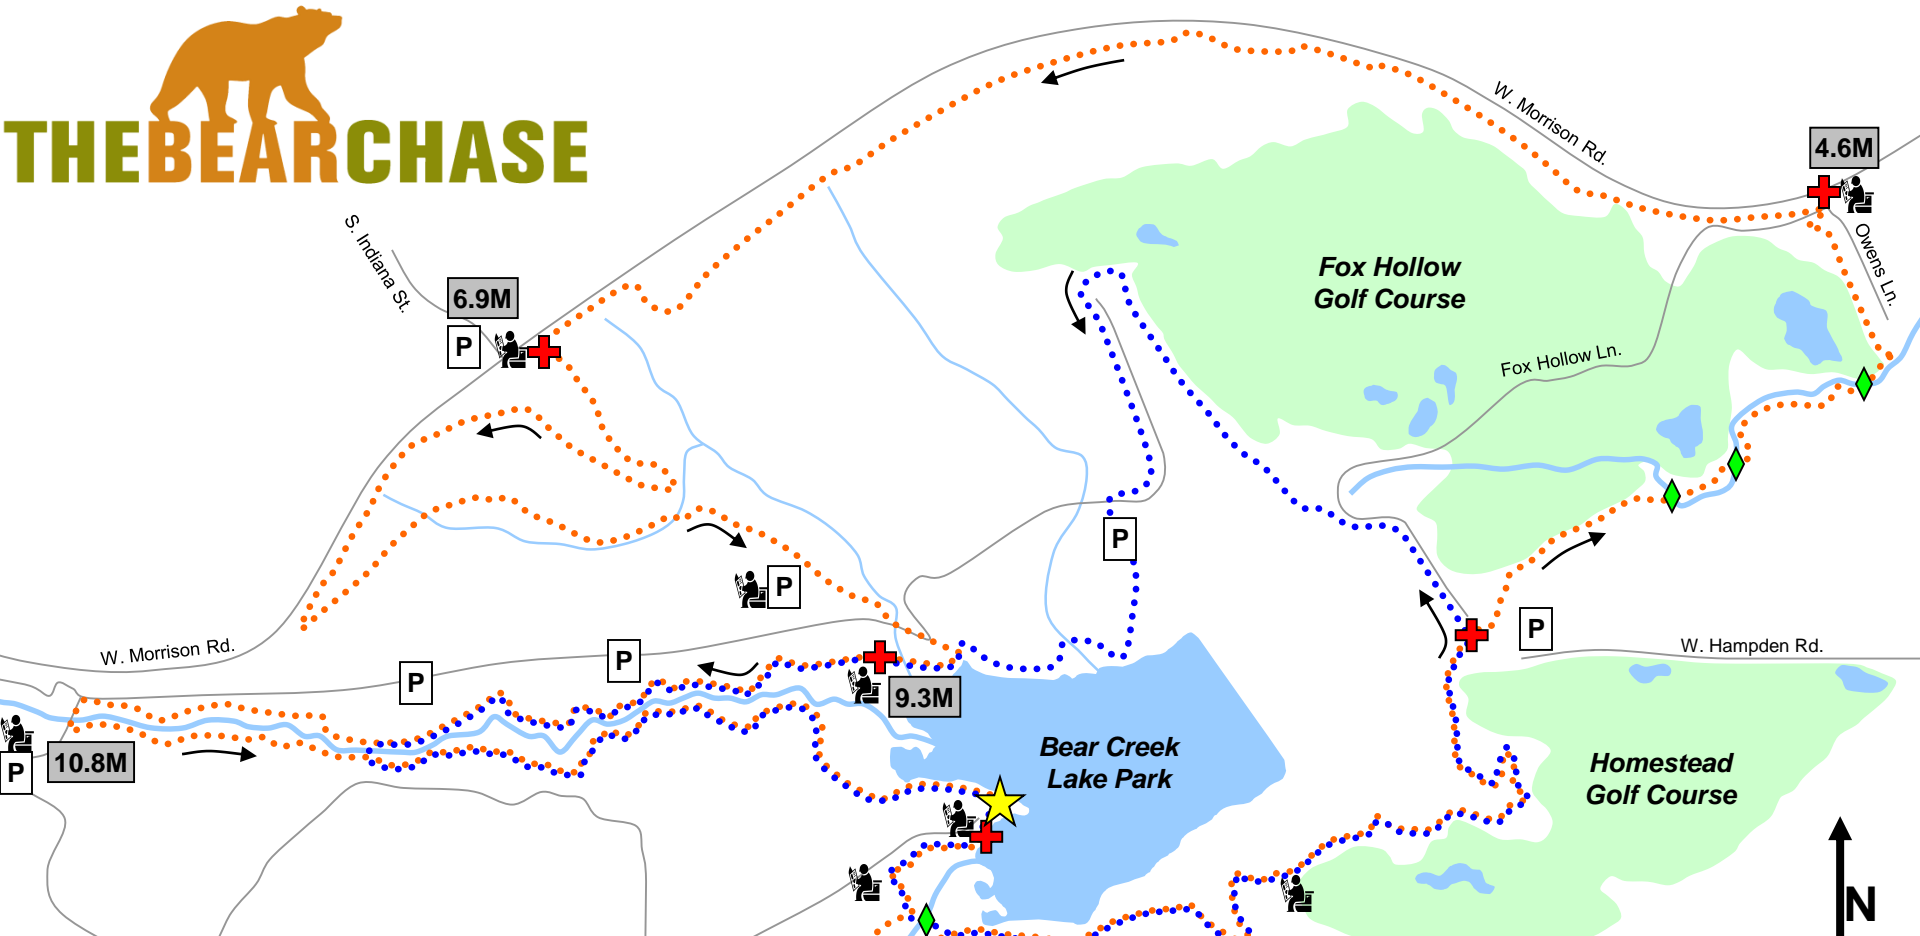

THE BEAR CHASE

Map Legend

-  = Start/Finish
-  = Lap 1
-  = Laps 2 & 3
-  = Aid Station
-  = Restrooms
-  = Water Crossing
-  = Spectator Parking

50km
Elevation Gain/Change = 2,175/4,350 ft.