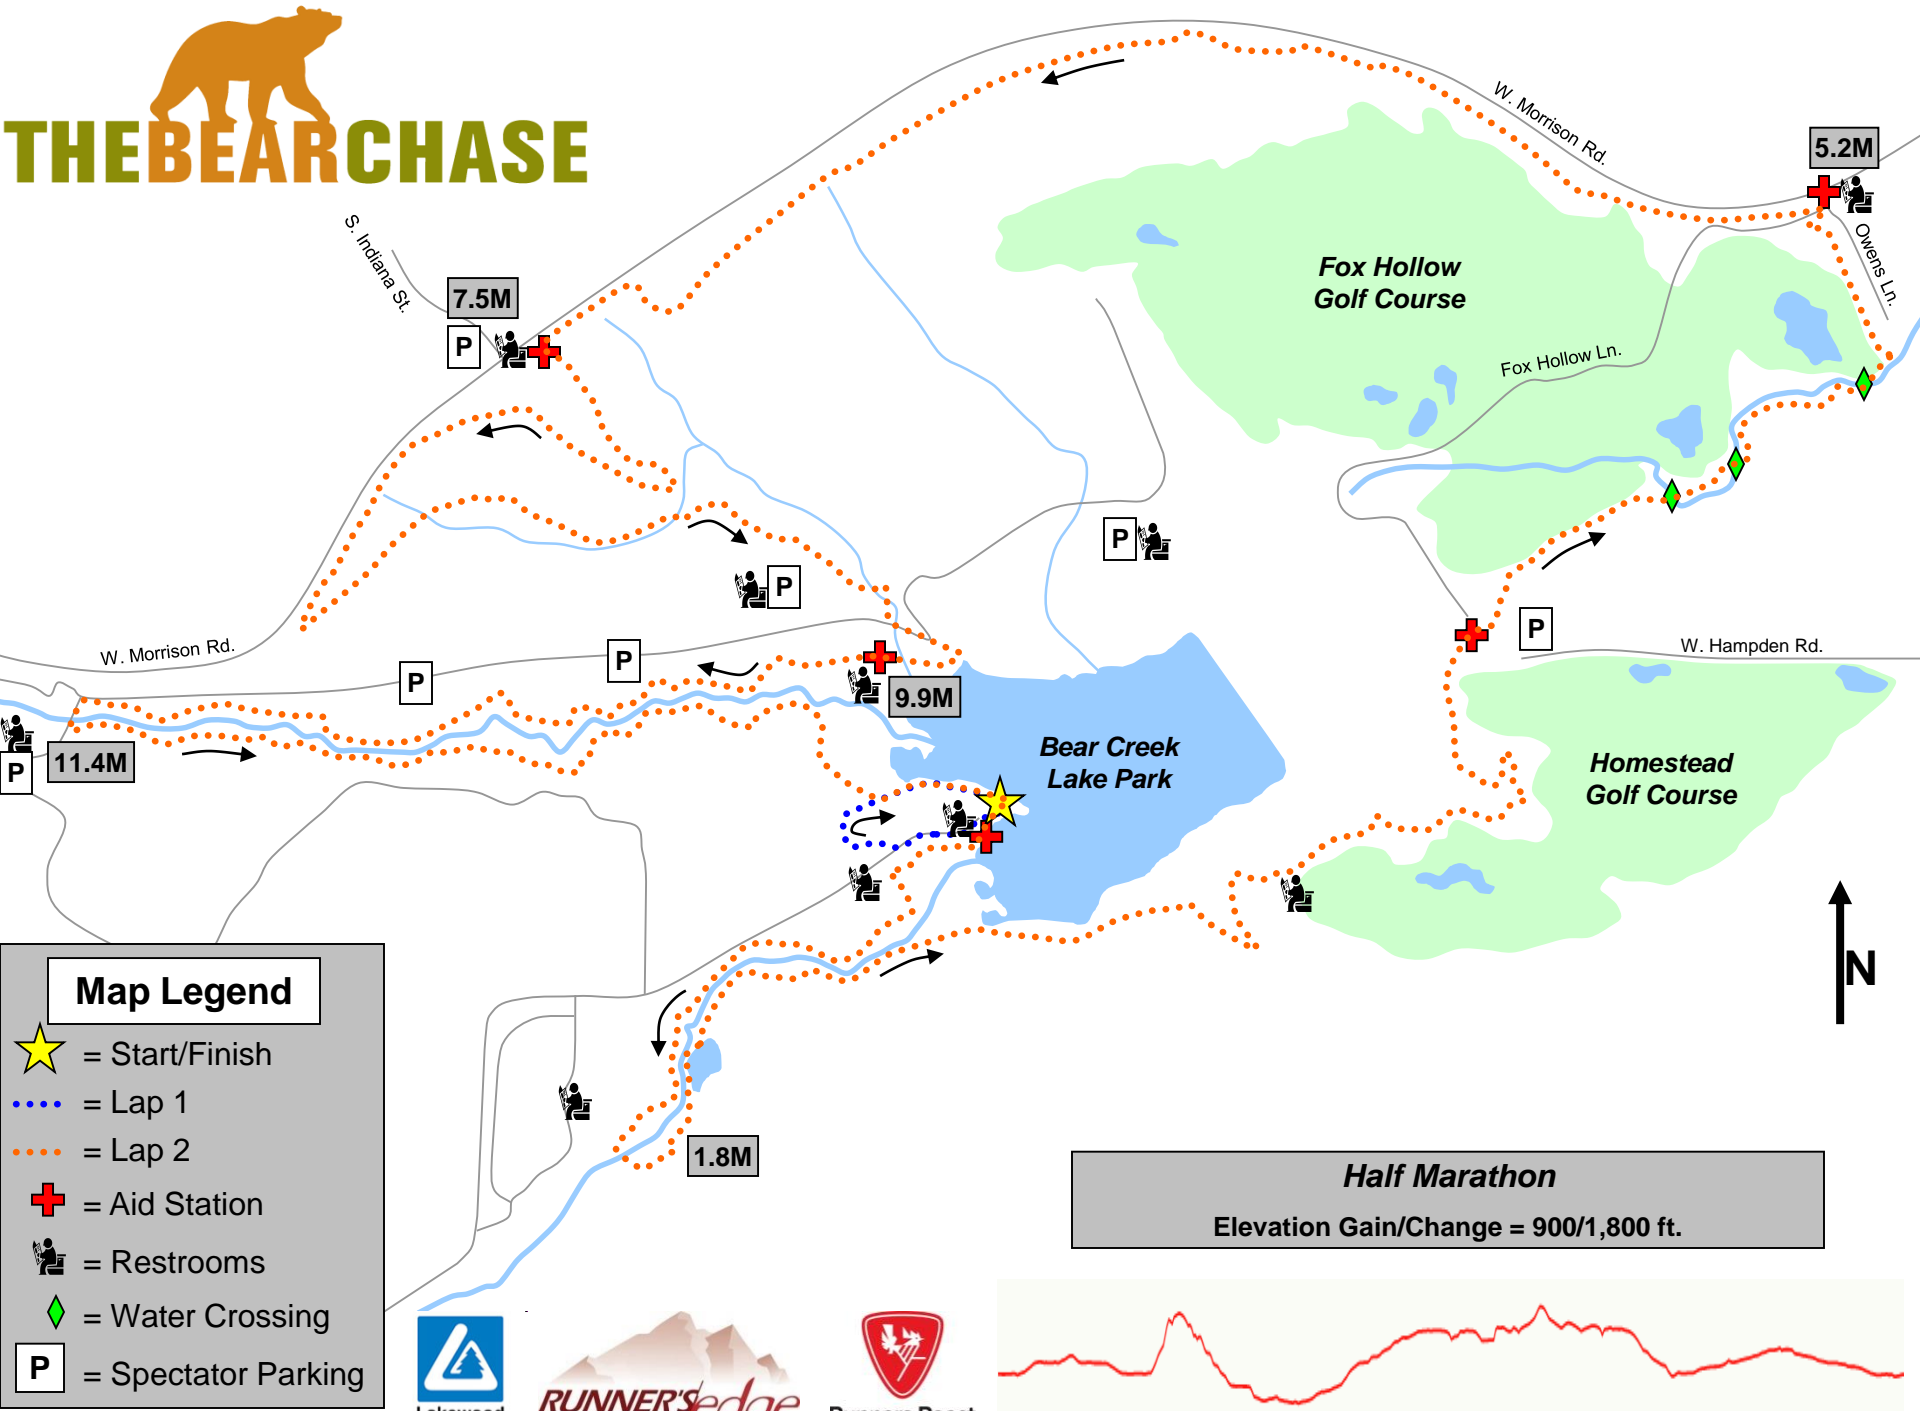

THE BEAR CHASE

Map Legend

- = Start/Finish
- = Lap 1
- = Lap 2
- = Aid Station
- = Restrooms
- = Water Crossing
- = Spectator Parking

Half Marathon
 Elevation Gain/Change = 900/1,800 ft.