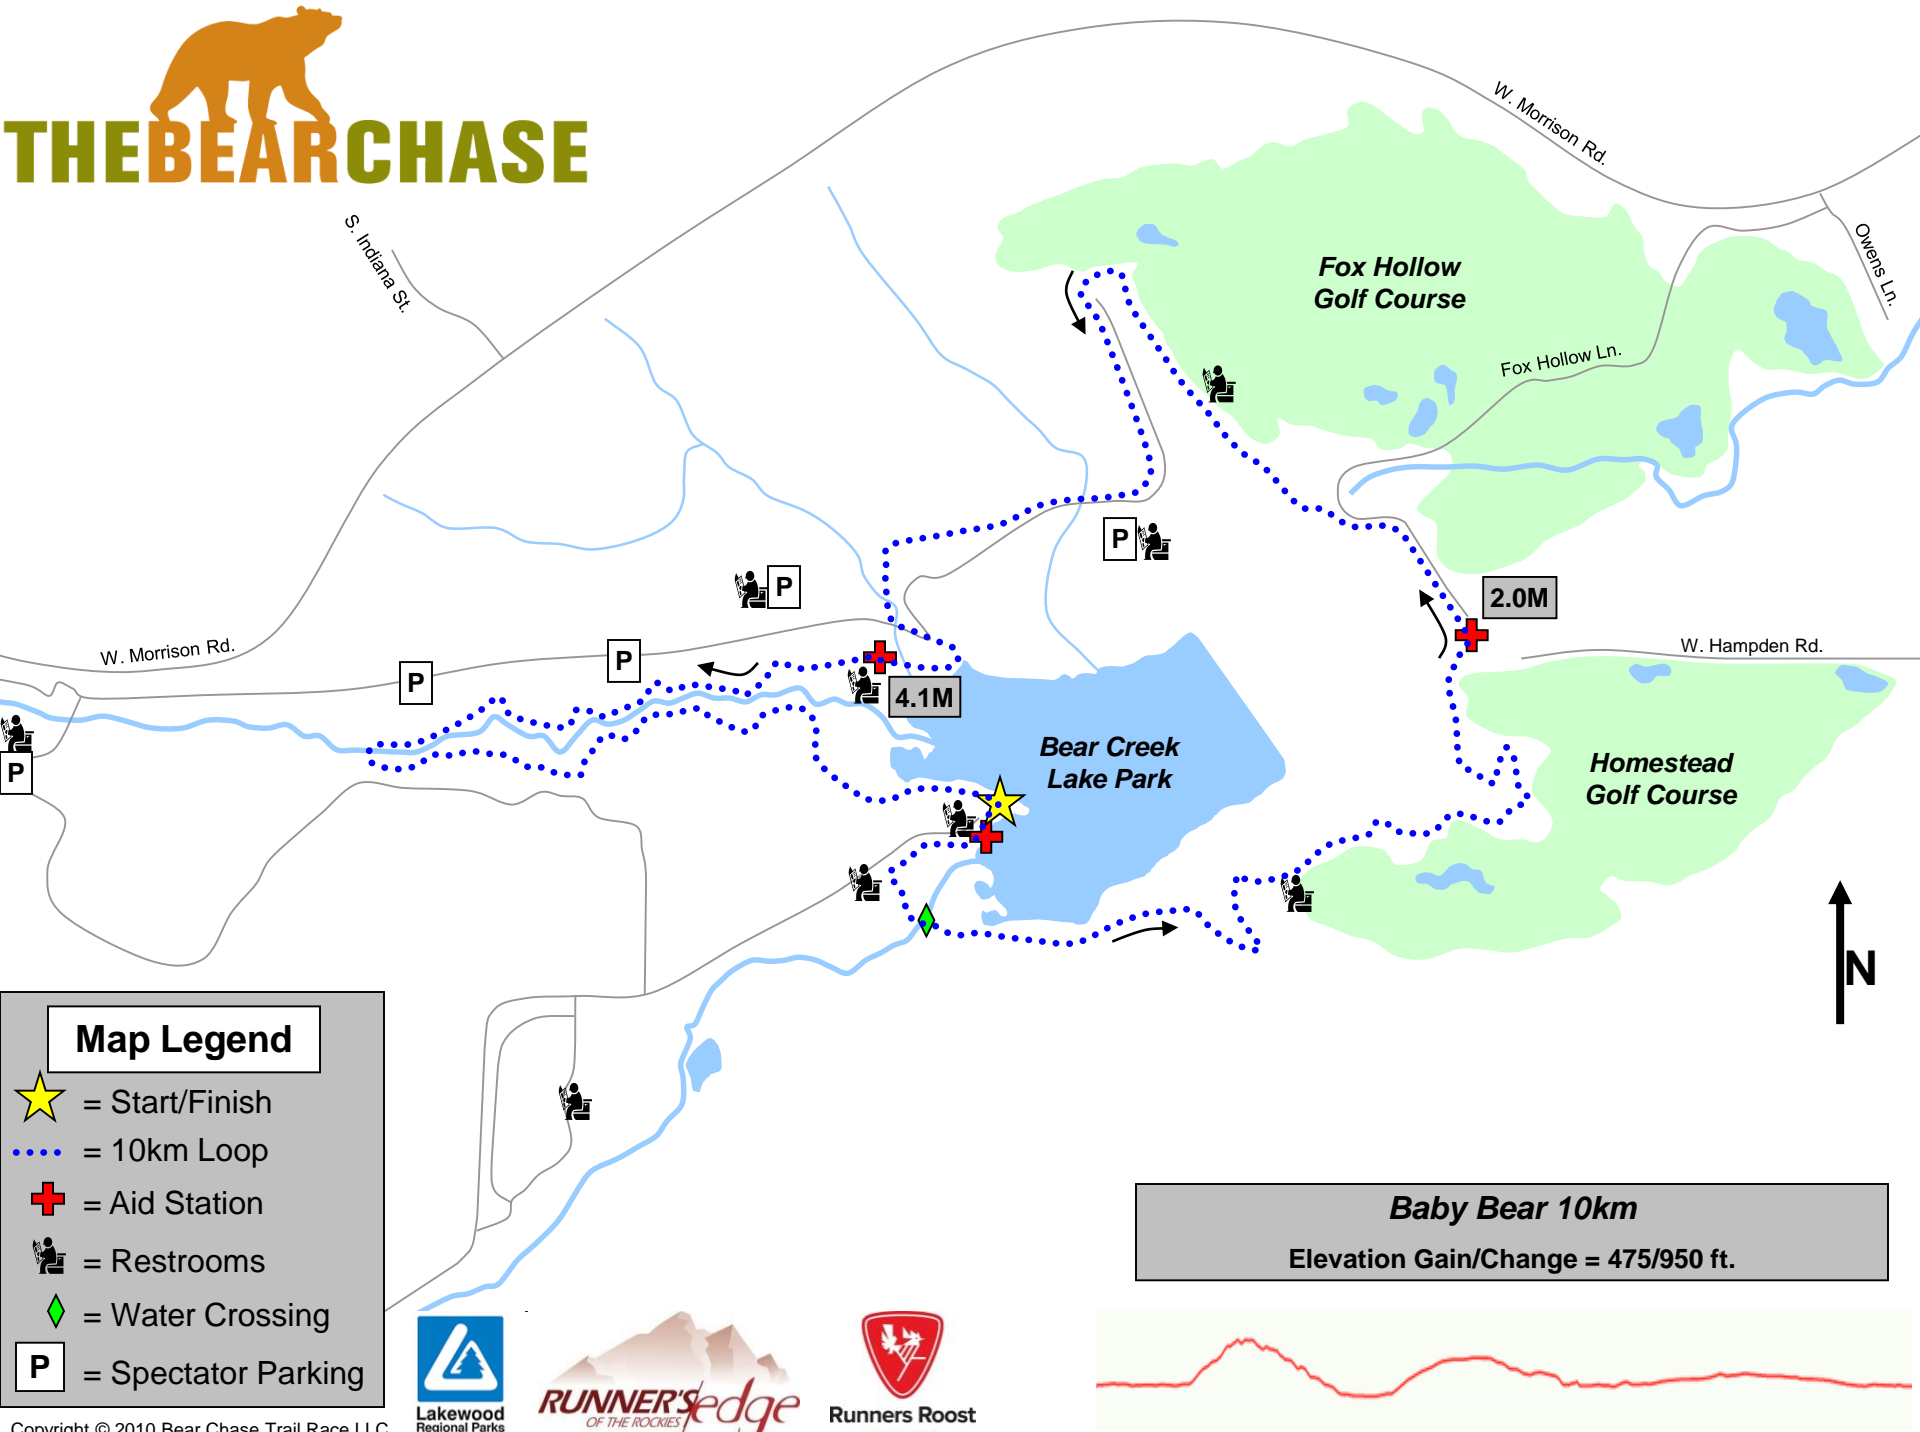

THE BEAR CHASE

Map Legend

-  = Start/Finish
-  = 10km Loop
-  = Aid Station
-  = Restrooms
-  = Water Crossing
-  = Spectator Parking

Baby Bear 10km
Elevation Gain/Change = 475/950 ft.