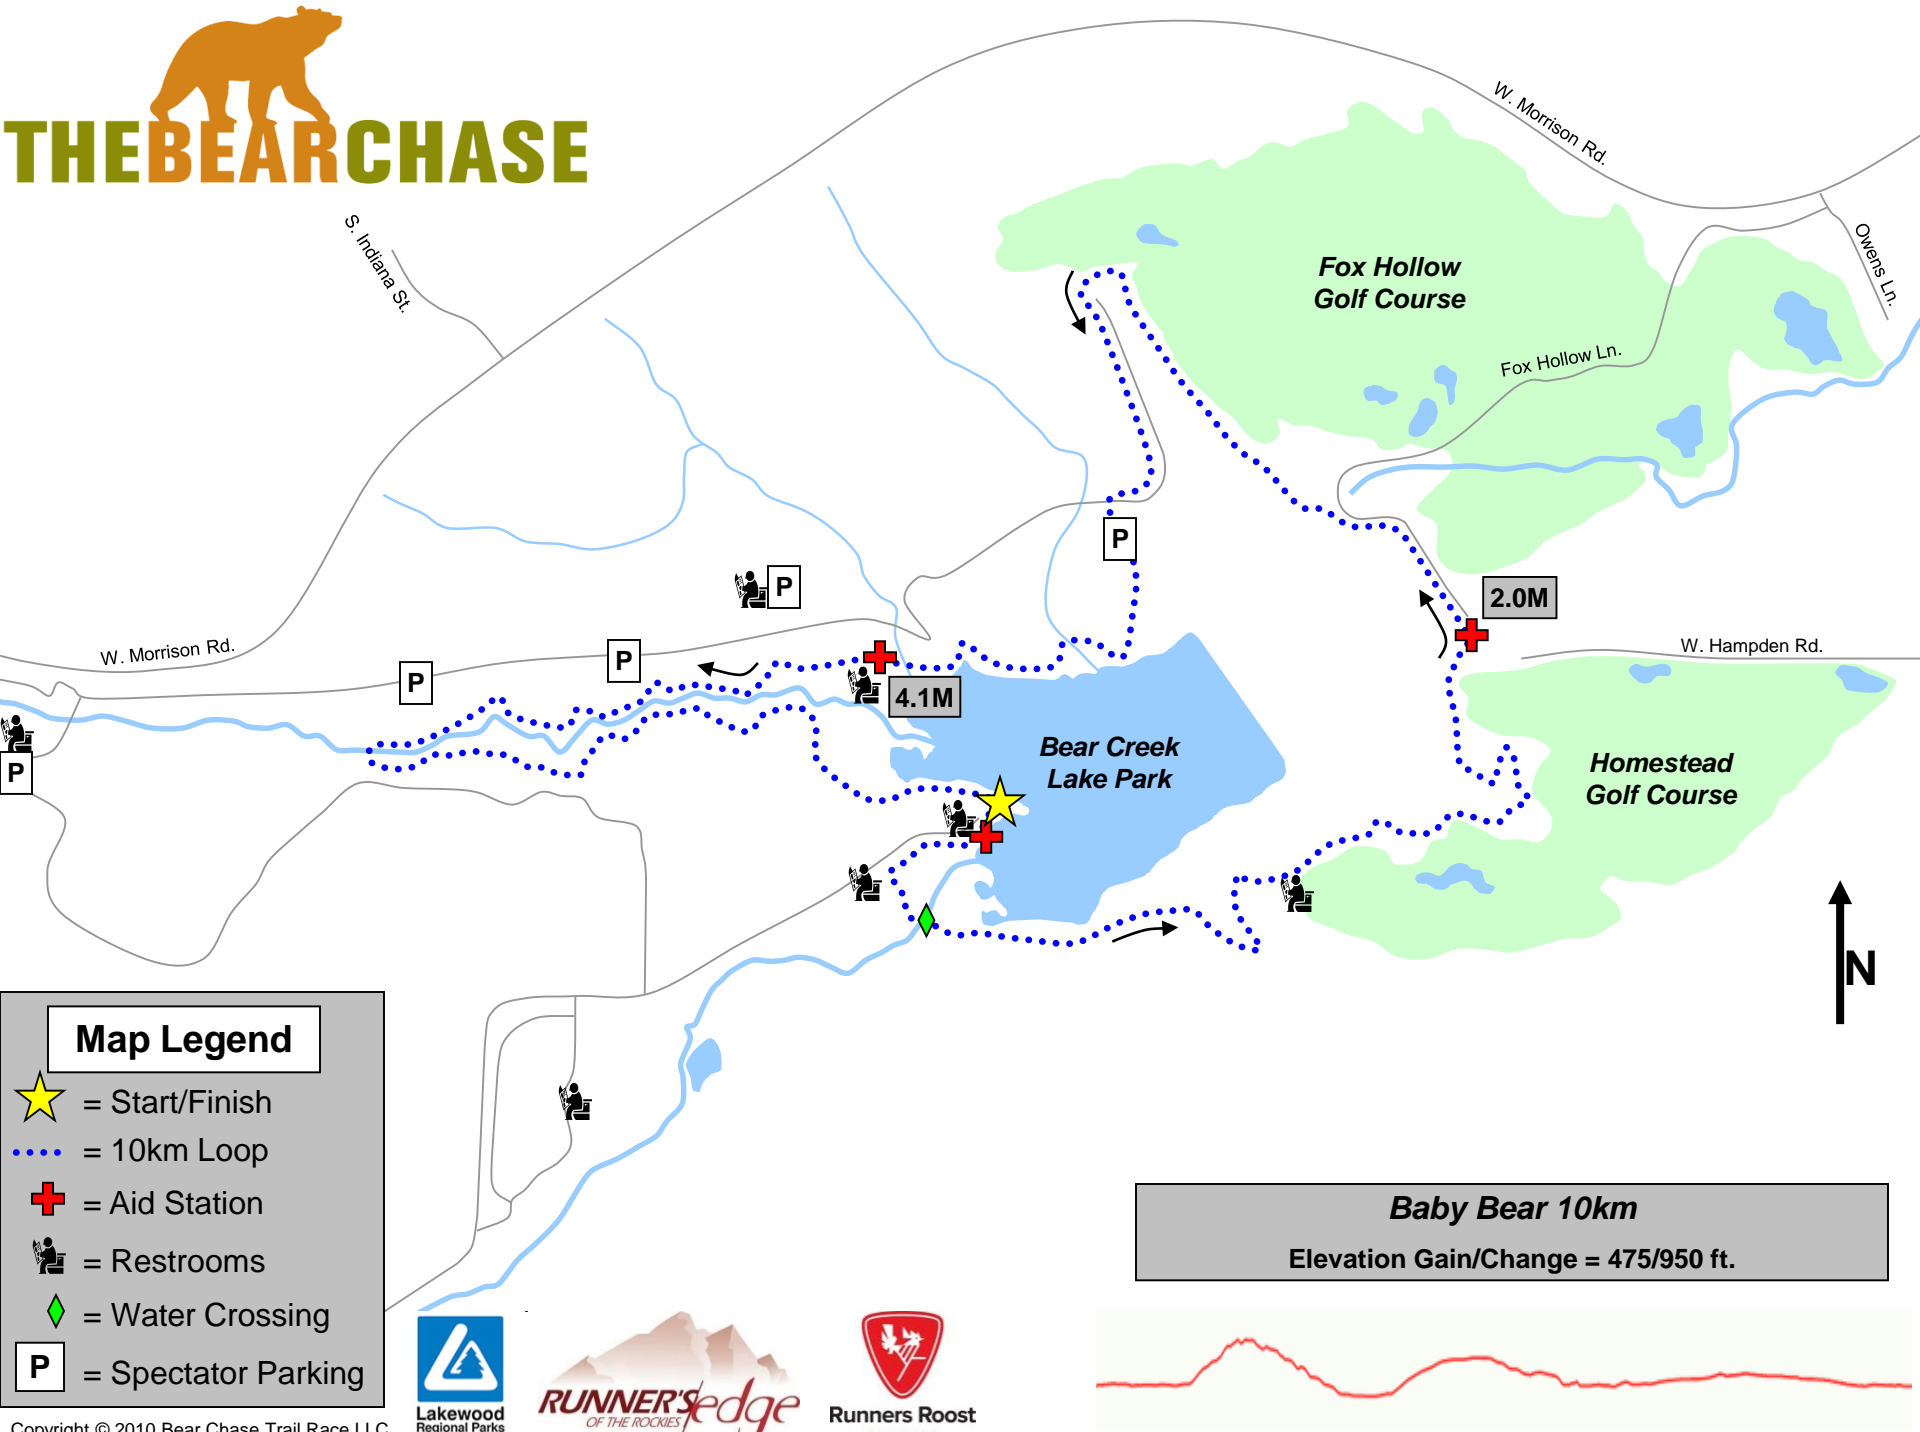

THE BEAR CHASE

Map Legend

-  = Start/Finish
-  = 10km Loop
-  = Aid Station
-  = Restrooms
-  = Water Crossing
-  = Spectator Parking

Baby Bear 10km
 Elevation Gain/Change = 475/950 ft.