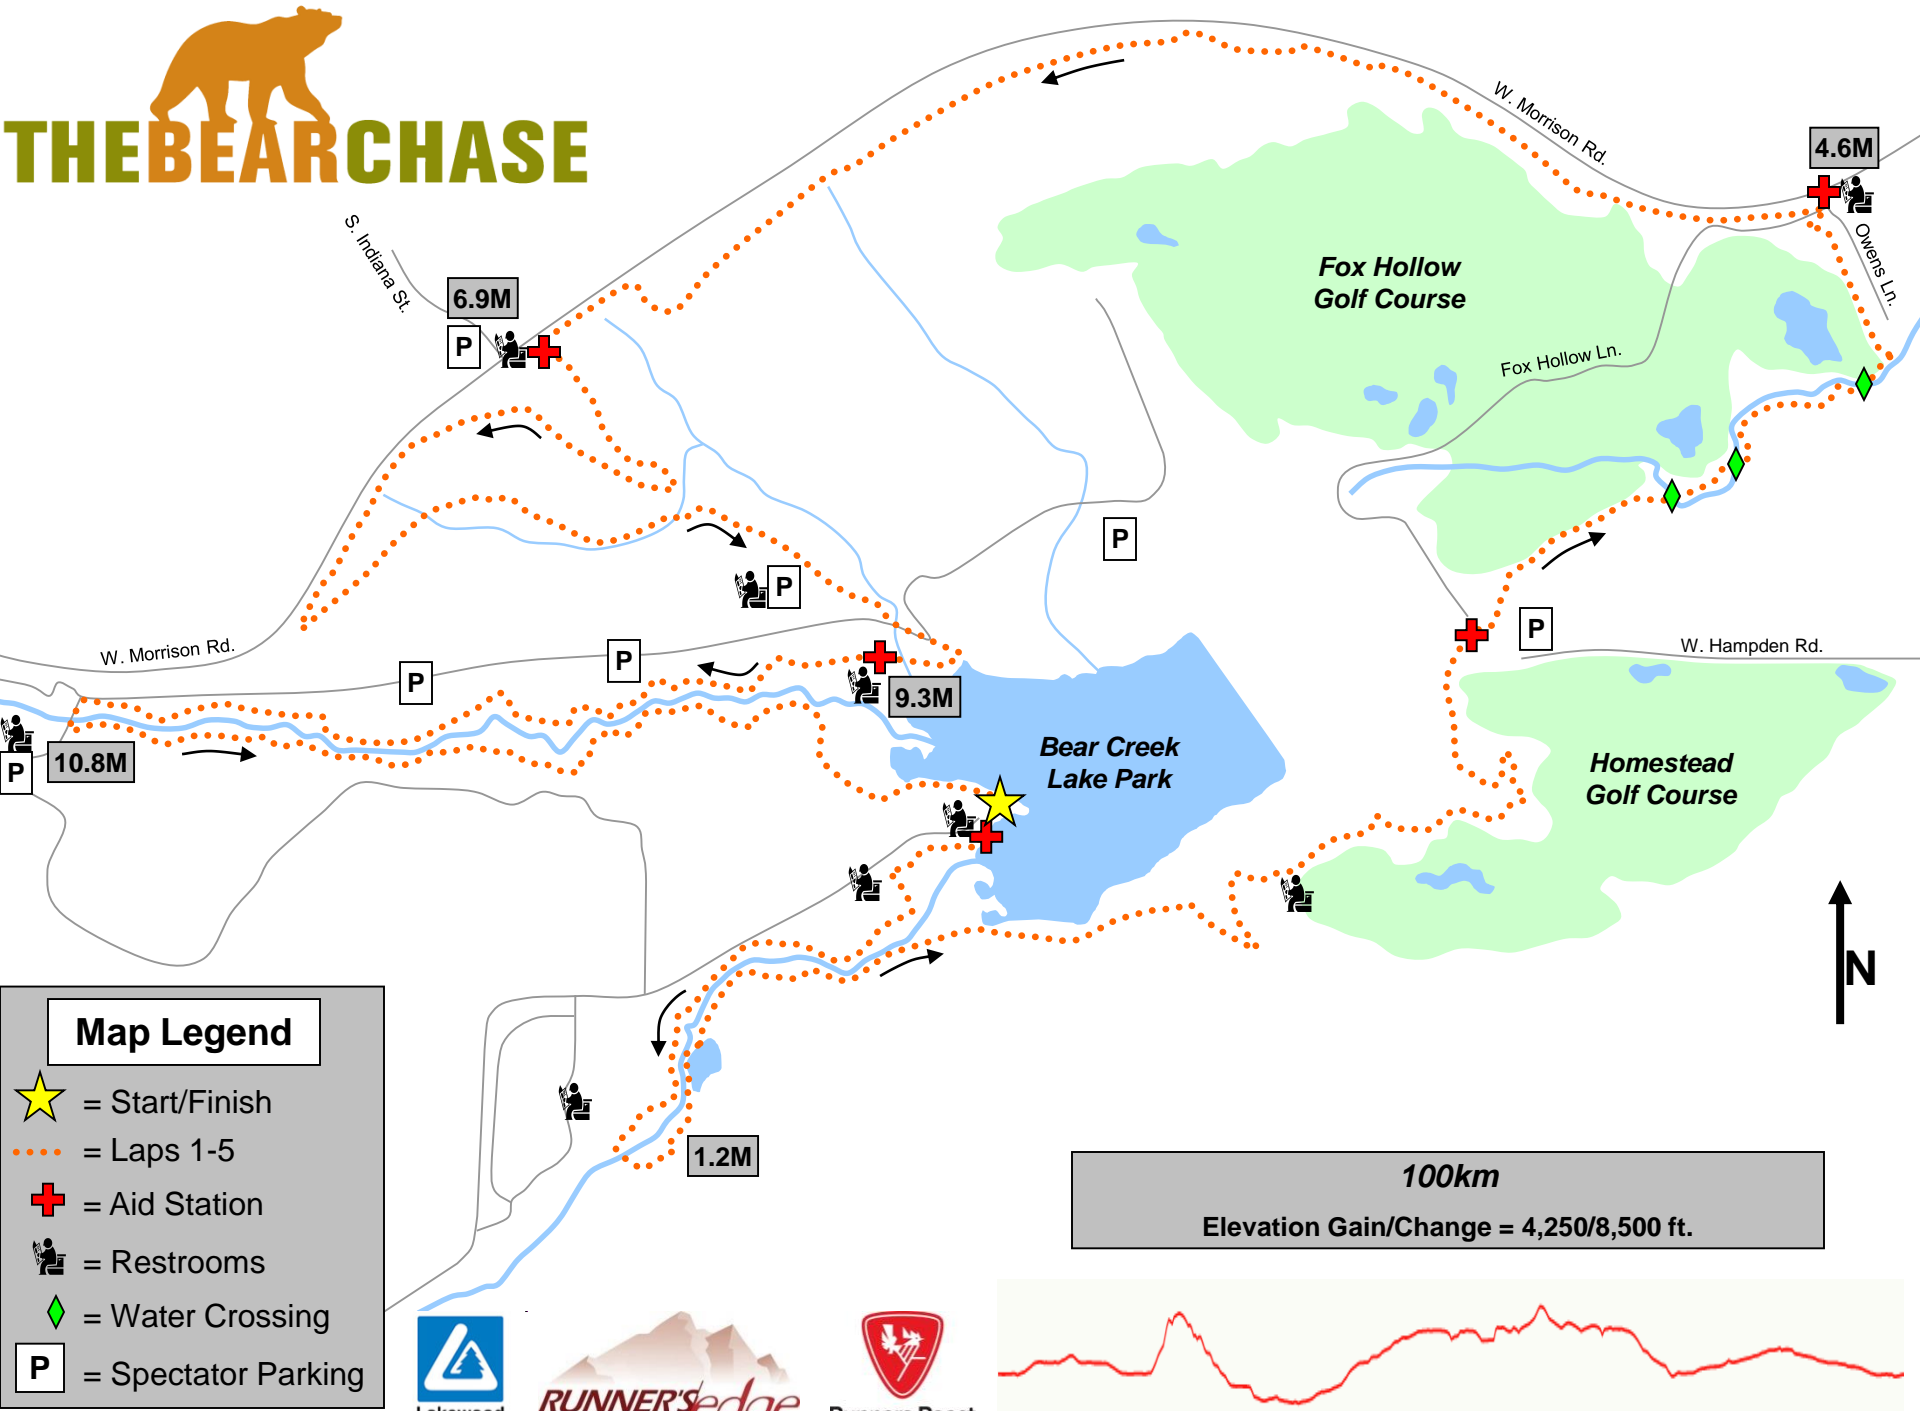

# THE BEAR CHASE

**Map Legend**

-  = Start/Finish
-  = Laps 1-5
-  = Aid Station
-  = Restrooms
-  = Water Crossing
-  = Spectator Parking

**100km**  
Elevation Gain/Change = 4,250/8,500 ft.