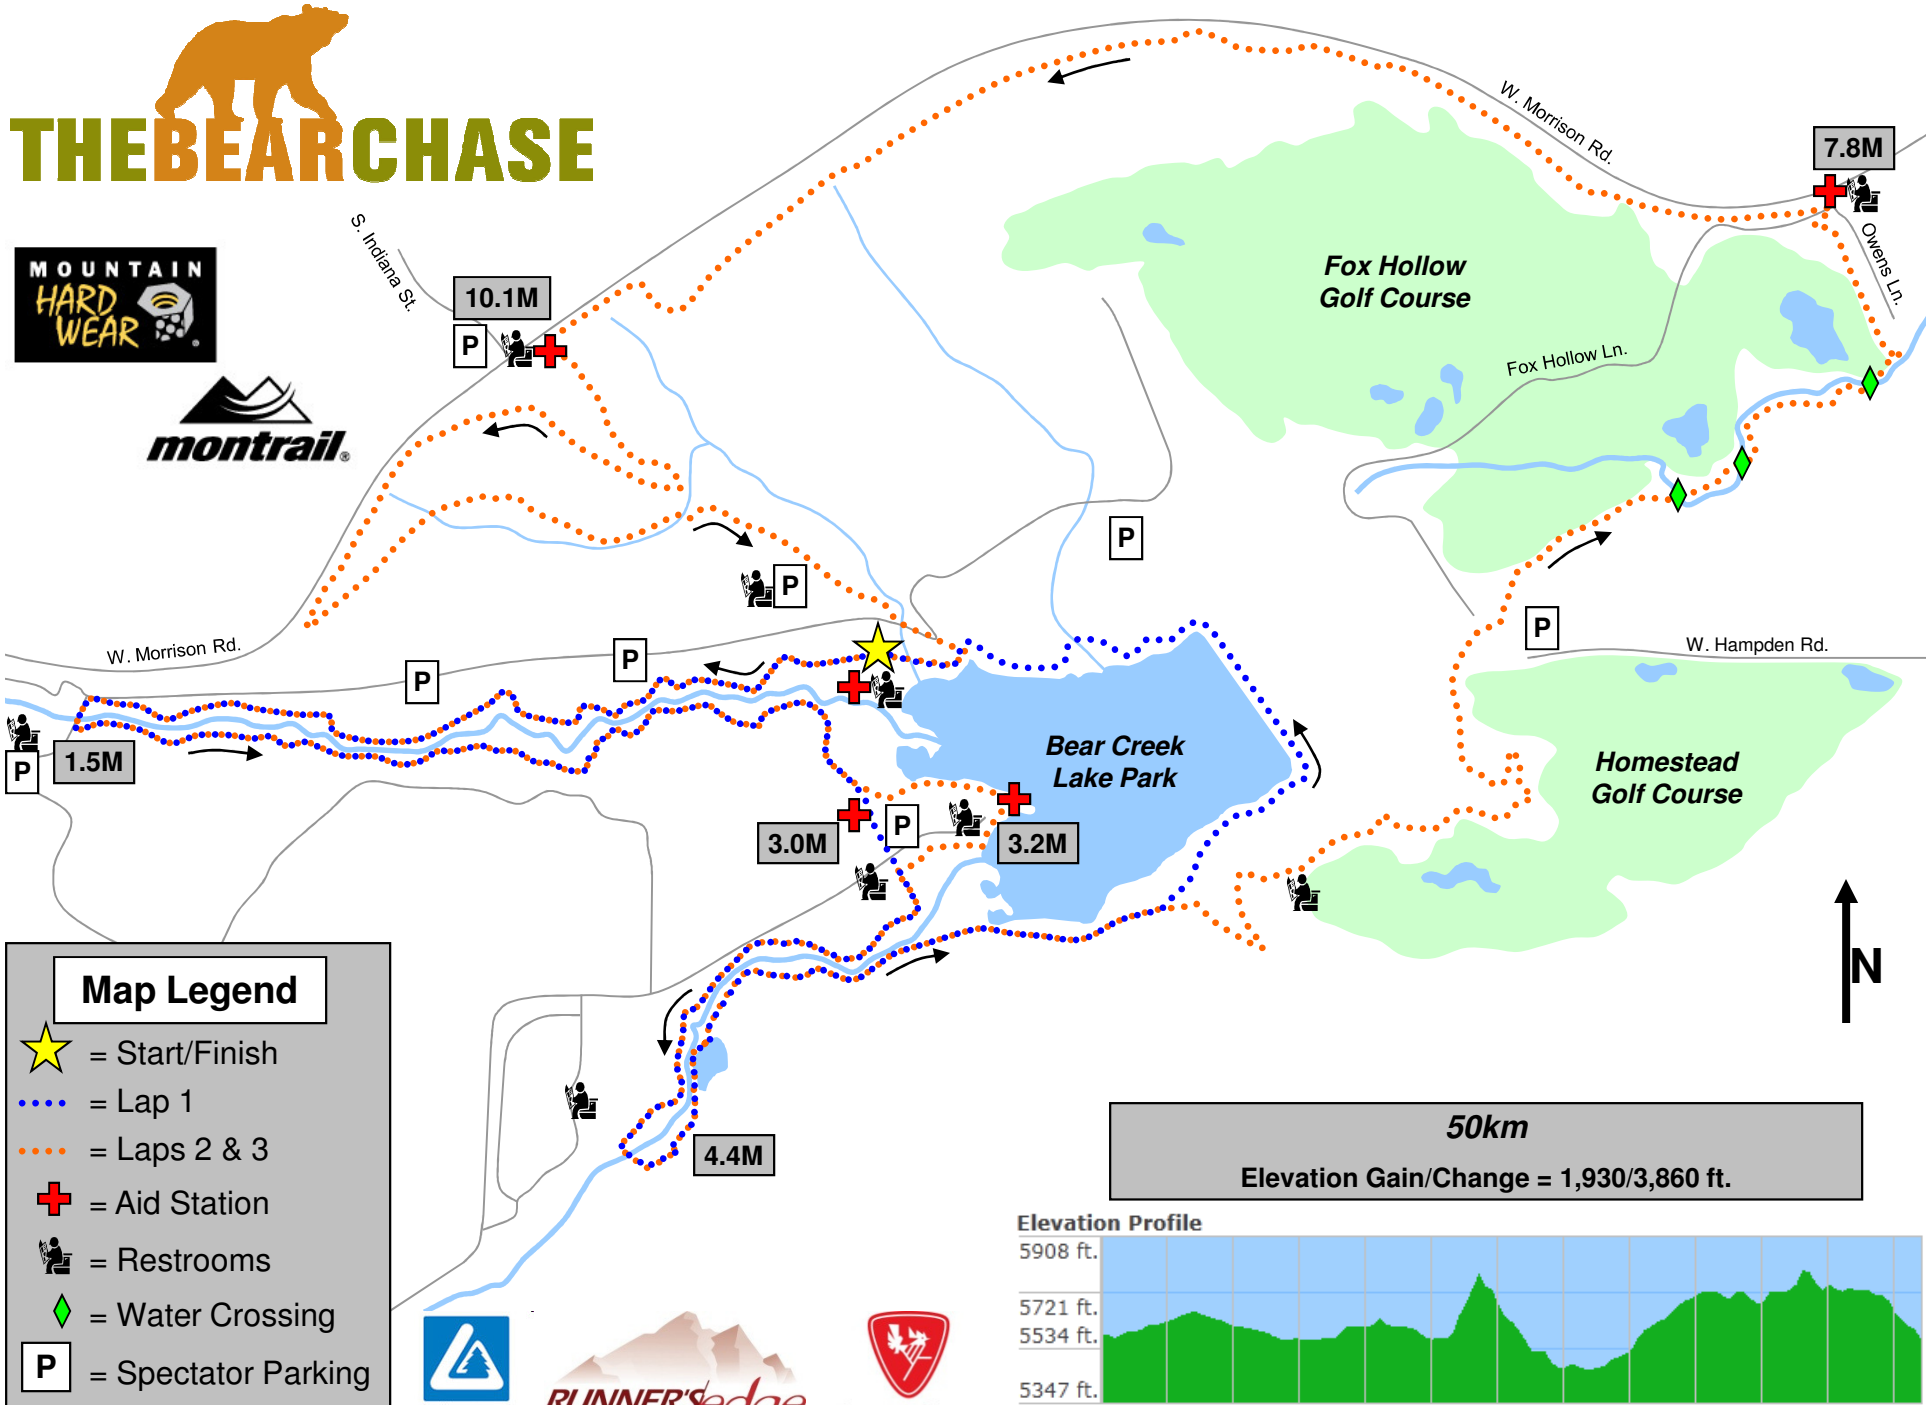

THE BEAR CHASE

Map Legend

- = Start/Finish
- = Lap 1
- = Laps 2 & 3
- = Aid Station
- = Restrooms
- = Water Crossing
- = Spectator Parking

50km
Elevation Gain/Change = 1,930/3,860 ft.