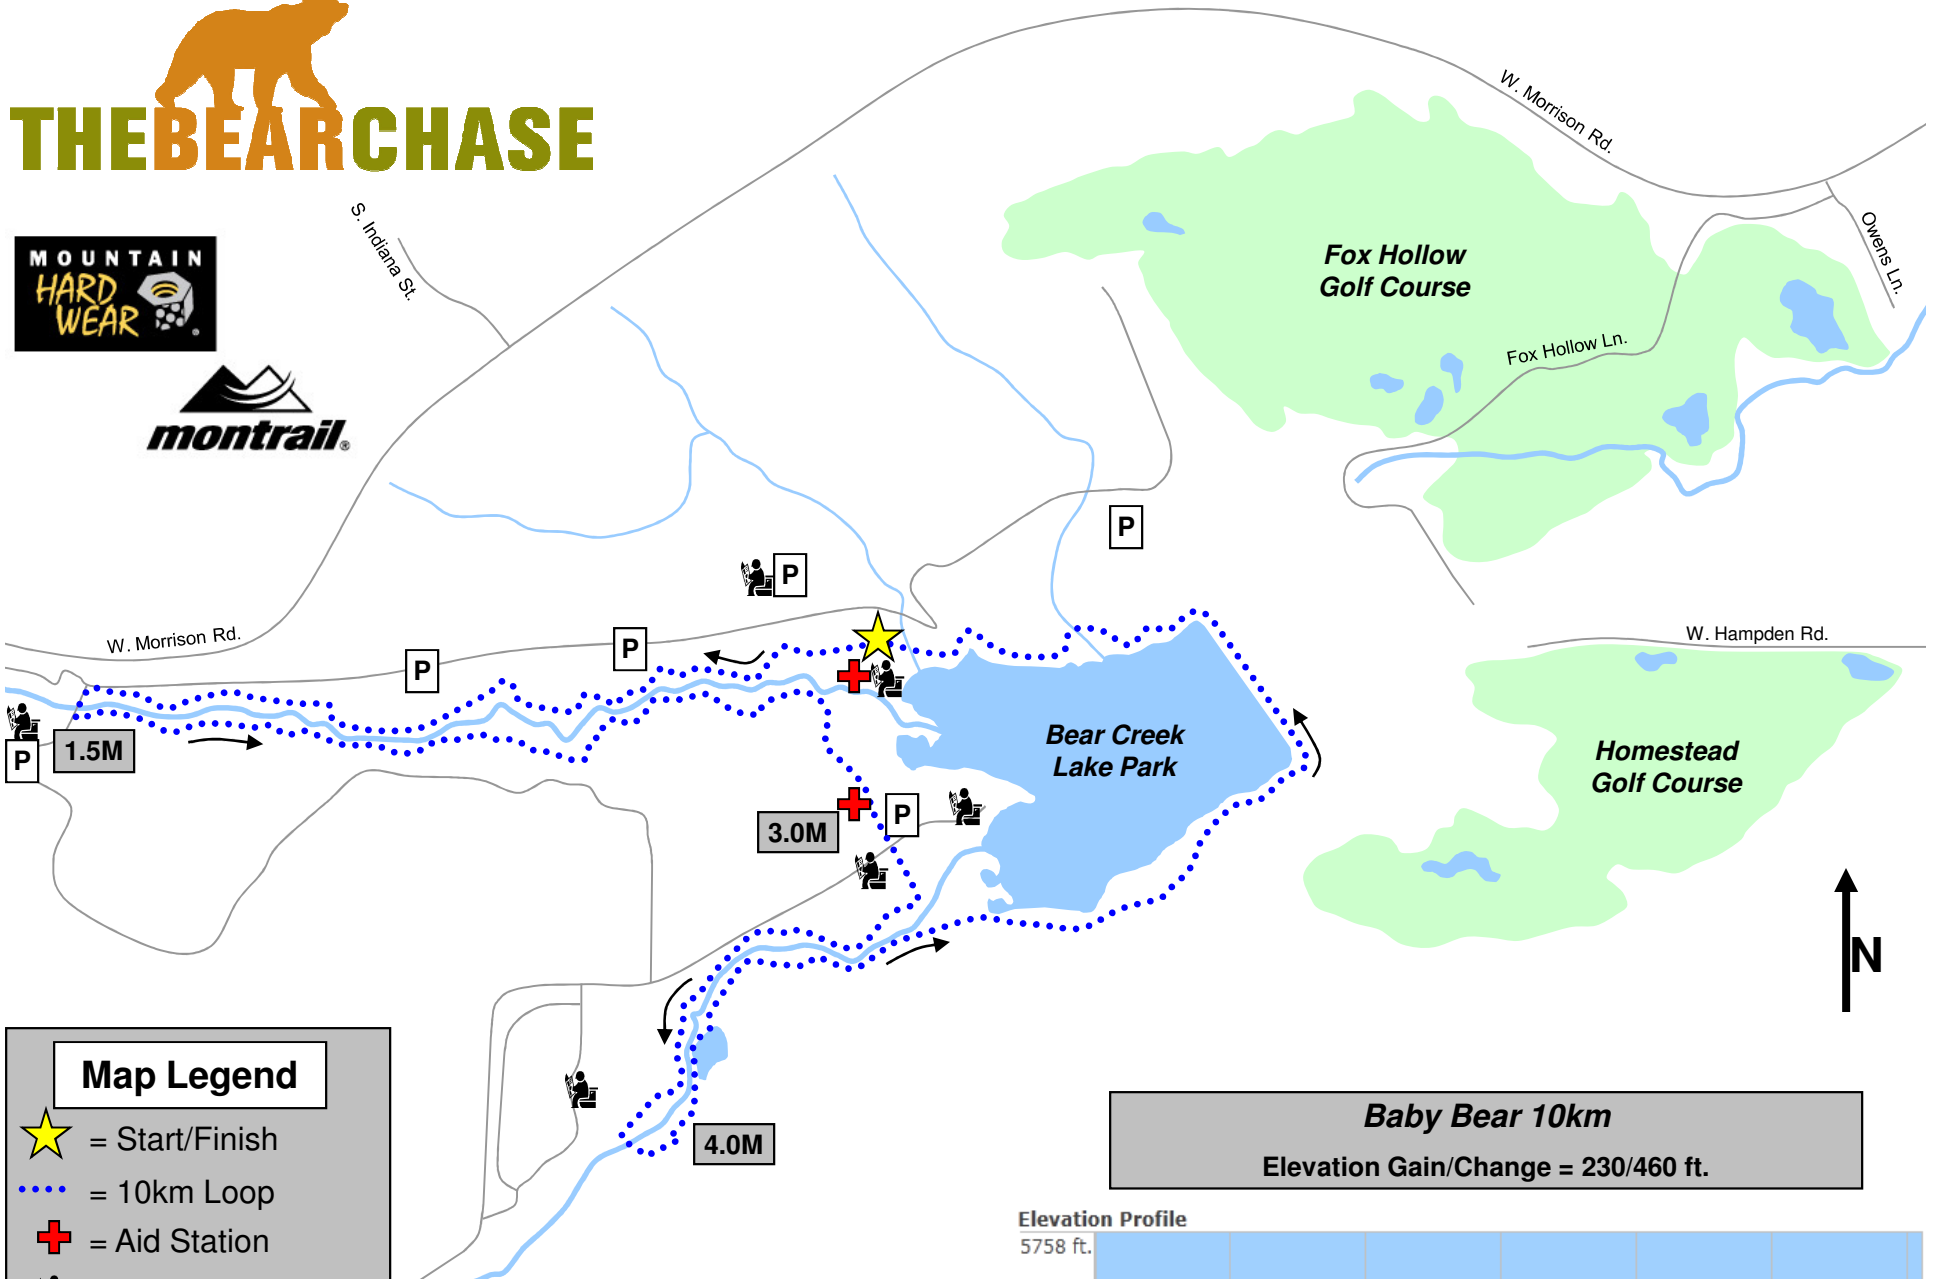

THE BEAR CHASE

Map Legend

- = Start/Finish
- = 10km Loop
- = Aid Station
- = Restrooms
- = Spectator Parking

Baby Bear 10km
Elevation Gain/Change = 230/460 ft.